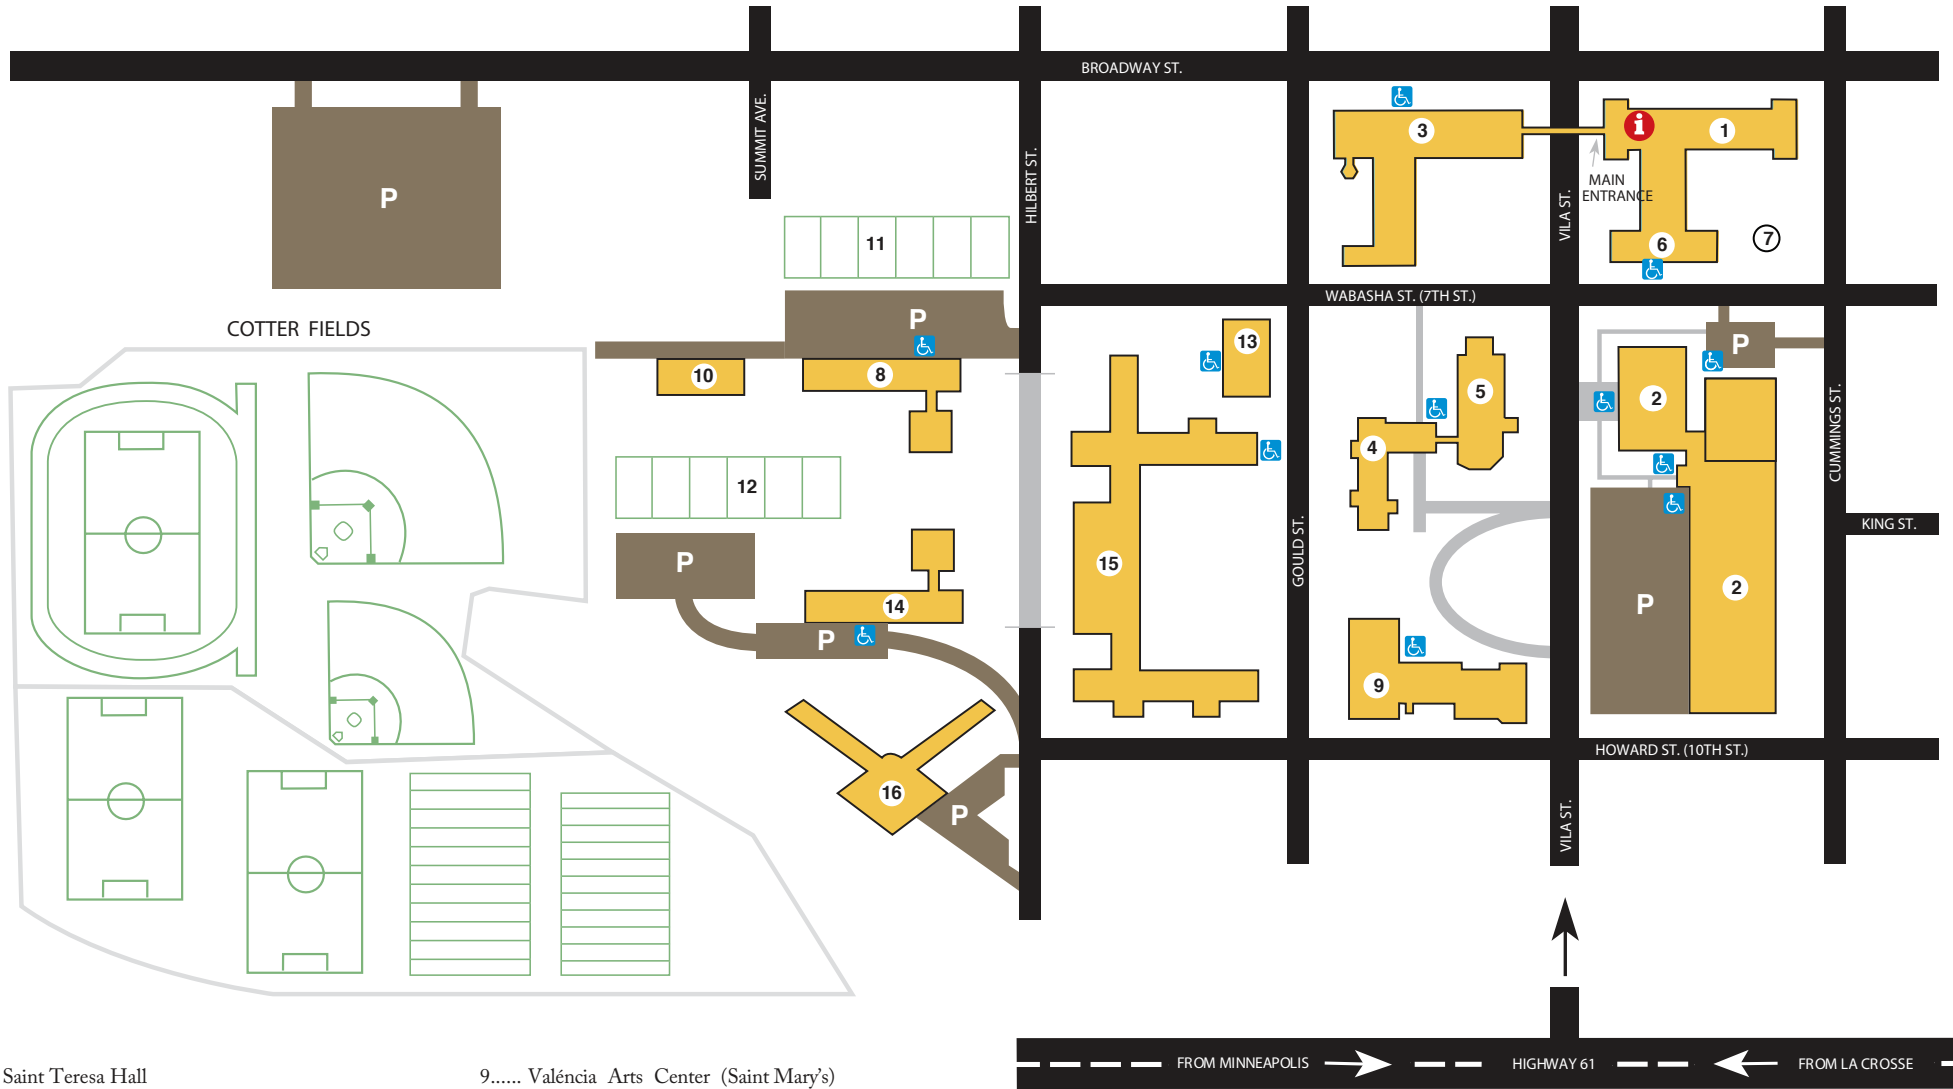

Cotter Schools Campus Map

- 1..... Saint Teresa Hall
Cotter Administration, Academic Building
- 2..... John Nett Recreation Center
Gym, Indoor Tennis Courts
- 3..... Roger Bacon Center
Cotter Junior High School, Academic Building
- 4..... Alverna Center (Saint Mary's)
- 5..... Chapel of Saint Mary of the Angels
- 6..... Saint Cecilia Hall
Target Center, Band Office, Saint Cecilia Theatre
- 7..... Cotter Memorial Garden
- 8..... Loretto Hall
Residence Center, Dining Hall

- 9..... Valência Arts Center (Saint Mary's)
Minnesota Conservatory for the Arts
- 10.... Maintenance Building
- 11.... North Tennis Courts
- 12.... South Tennis Courts
- 13.... CSTea House
Saint Teresa Alumnae Association
- 14.... Maria Hall (WSU)
- 15.... Lourdes Hall
- 16.... Tau Center (WSU)