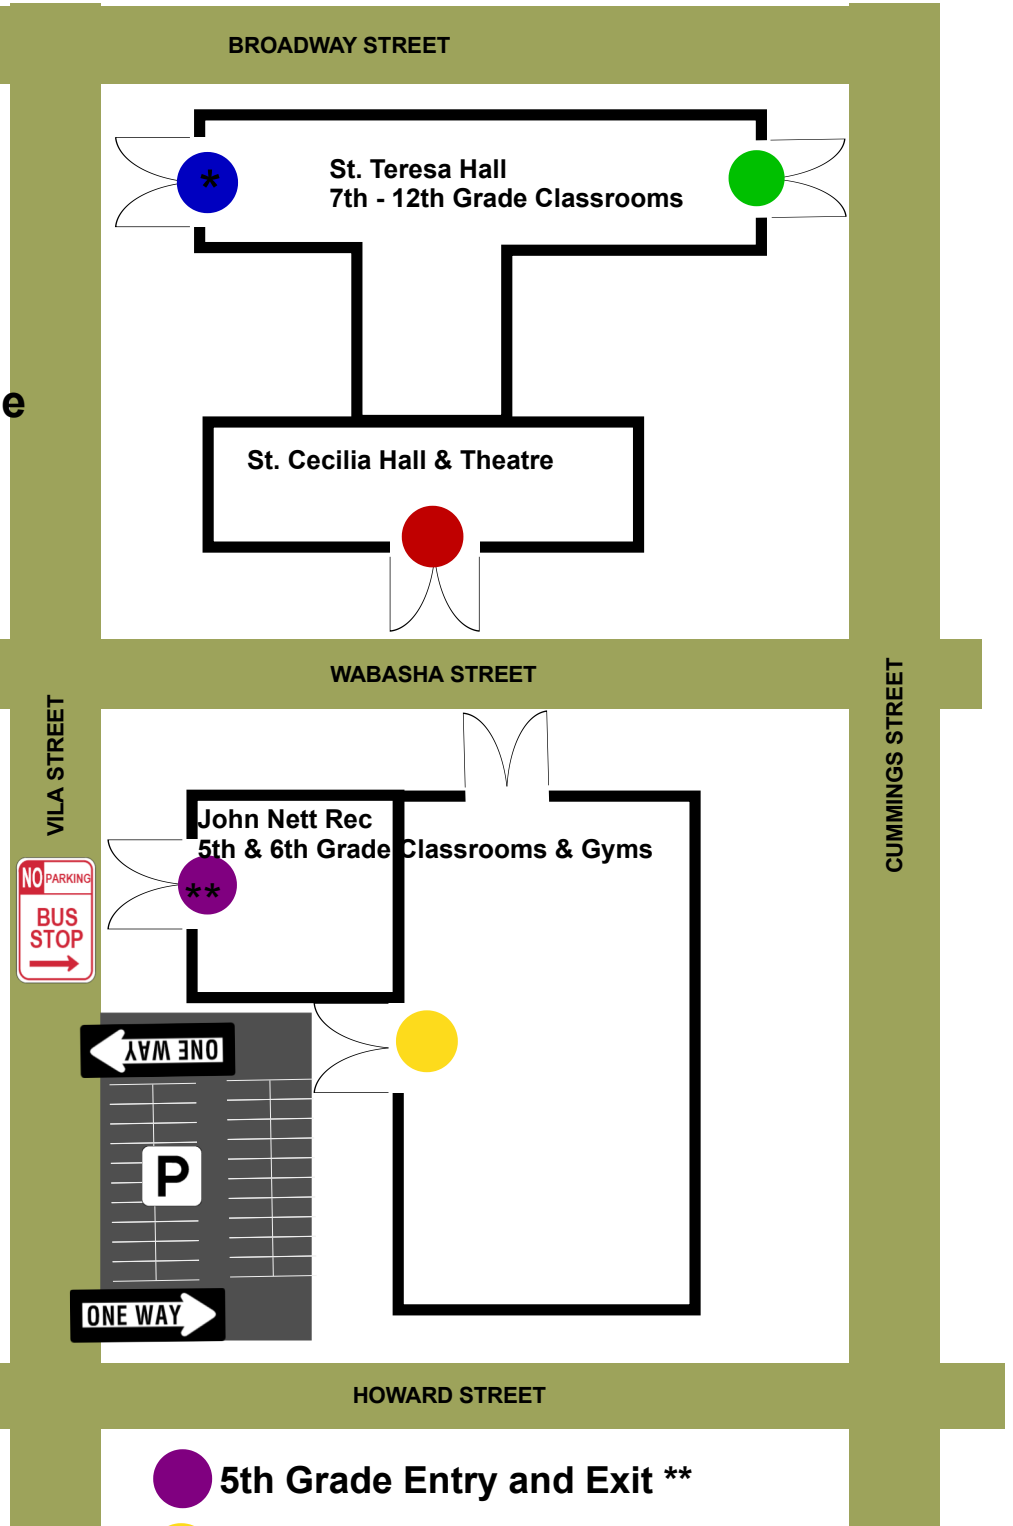

COTTER
SCHOOLS

**5-8th Grade Schedule
Beginning Sept 8th
Morning Check in
7:15-7:45 a.m.
School Day Hours:
7:45 a.m.- 2:15 p.m.**

-  **5th Grade Entry and Exit ****
-  **6th Grade Entry and Exit**
-  **7&8th Pod 1 Entry and Exit***
-  **7&8th Pod 2 Entry and Exit**
-  **7&8th Pod 3 Entry and Exit**

* Serves as Main Entry for 7th-8th after morning check in

** Serves as Main Entry for 5th & 6th after morning check in